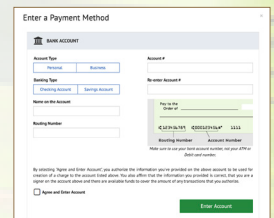

1. first time visitors, select "pay now," and enter your email address for your first or one-time transaction
2. returning visitors who have previously created a login can re-login for increased efficiency and tracking of their transactions.

1

At the 2nd screen - complete all information -

- name,
- current address,
- then the property address, file # or provided invoice number or the subject property under contract for purchase
- dollar amount
- under payment code you can select:
  1. **earnest money** - when you have entered into agreement and are submitting earnest money per contract.
  2. **invoice payment** - when true title has sent an invoice for work performed, such as a letter report or other project without an associated closing
  3. **other** - other reasons, per directions from your closer specific to your transaction

2

When clicking on payment method, it will present a new 3rd screen.

Enter your bank account information per the instructions presented, If you need additional support, please contact *your* personal bank.

3

Next, on the 4th screen - verify payment - confirm that you want to proceed, review terms and conditions and check box to accept them, then select "make payment."

Watch for a confirmation email that your transaction has processed, please check your spam folder if it does not appear within 5 minutes.