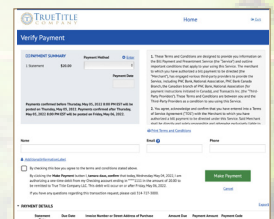

4

There, it's that easy!