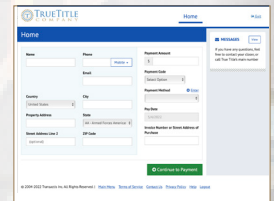

2

When clicking on payment method, it will present a new 3rd screen.

Enter your bank account information per the instructions presented, If you need additional support, please contact *your* personal bank.